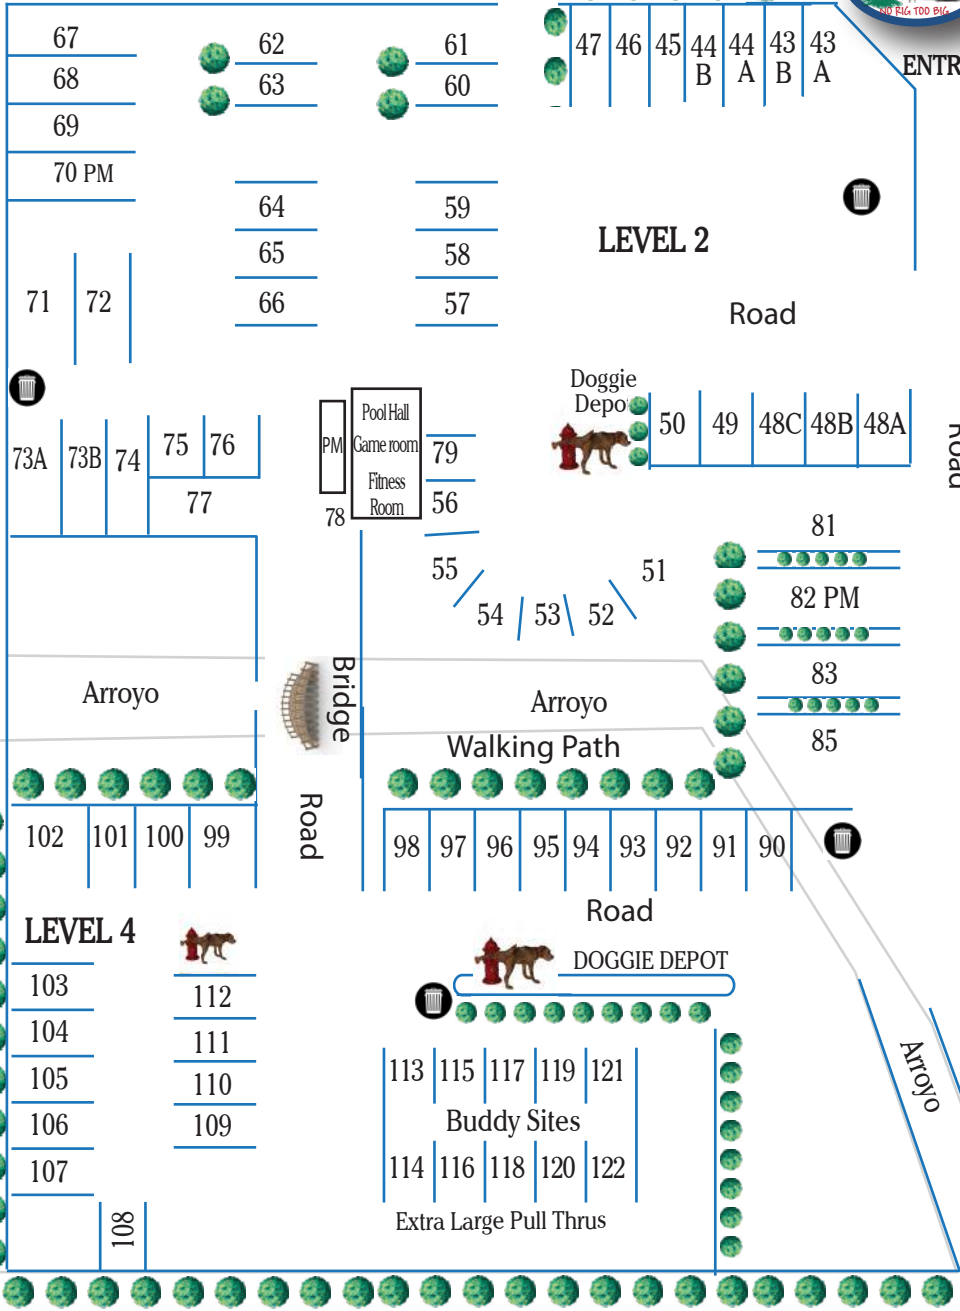

ATV Trails ←

Highway 195

Mountain Views

ENTRANCE

Desert Garden

Club House/Office
Laundry/Showers
Outdoor Patio

LEVEL 1

Tower Hill

Showers

Storage Sites 1-20

Maintenance Yard

LEVEL 3

Storage Sites 21-104

LEVEL 5

Arroyo

4WD & ATV Trails

MH - Mobile Home
PM - Park Model

MOUNTAIN VIEWS