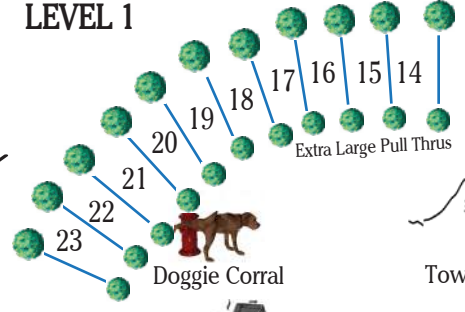

ATV Trails ←

Highway 195

Mountain Views

ENTRANCE

Desert Garden

Club House/Office
Laundry/Showers
Outdoor Patio

LEVEL 1

Tower Hill

Showers

Storage Sites 1-20

Maintenance Yard

LEVEL 3

Storage Sites 21-104

LEVEL 5

Arroyo

4WD & ATV Trails